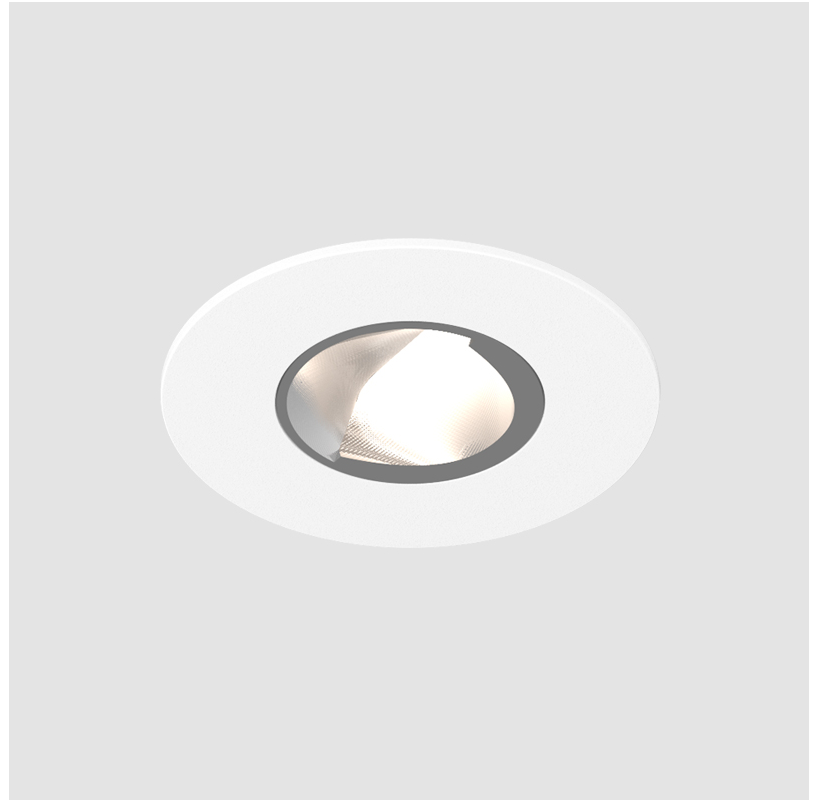

GENERAL

Series: Oiko Pro
Subseries: Oiko Pro Wallwash
Brand: Prolicht
Division: Architectural
Mounting Type: Recessed
Mounting Location: Ceiling
Subcategory: Downlight

PHYSICAL

Shape: Round
Diameter (mm): 75
Diameter (in): 2 15/16
Height (mm): 101
Height (in): 4
Ceiling Thickness (mm): 1 - 25
Ceiling Thickness (in): 1/16 - 1 3/16
Min. Recessing Depth (mm): 105
Min. Recessing Depth (in): 4 1/8
Light Distribution: Downlight
Fixture Finish: SSR / BKV / CWI / CRY / HAB / LAG / UFT / ITA / RUA / RUR / MIC / FTG / MYG / TWT / LOD / PUS / FRO / FUP / KIA / POP / BLS / SPG / MEY / GOH / GUM / CHC / COM / ABZ / JAG / OBR / MOS / ROR
Fixture Material: Aluminum Die Cast
Cut-out Measurements: D. - 68mm / 2 11/16"

ELECTRICAL

Lamp Type: LED (Zhaga Standard)
Input Wattage (W): 24
Total Output Wattage (W): 21.8
Dimming: Tri-Mode (Non-Dimming and Phase Dimming (120Vac only) and 0-10V Dimming)
Driver Included: No
Driver Location: Recessed Housing
Driver Type: Constant Current - Universal
Driver Class: Class 2
Input Voltage (V): 120 - 277
Constant Current (MA): 500

LED

Number of LEDs: 1
Color Temperature (*K): 2700 / 3000 / 3500 / 4000
Max. Delivered Lumen (lm): 1945 / 2014 / 2108 / 2128
Nominal Lumen (lm): 2341 / 2424 / 2537 / 2561
CRI: >90 CRI
Lamp Life (hrs): 50000

OPTICAL

RATINGS AND CERTIFICATIONS

Certified By: Certified for North American Standards
IP rating: IP20