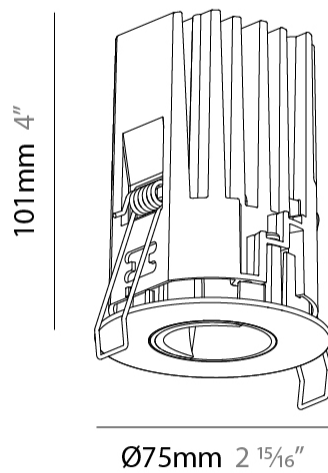

GENERAL

Series: Oiko Pro
Subseries: Oiko Pro Wallwash
Brand: Prolicht
Division: Architectural
Mounting Type: Recessed
Mounting Location: Ceiling
Subcategory: Downlight

PHYSICAL

Shape: Round
Diameter (mm): 75
Diameter (in): 2 15/16
Height (mm): 101
Height (in): 4
Ceiling Thickness (mm): 1 - 25
Ceiling Thickness (in): 1/16 - 1 3/16
Min. Recessing Depth (mm): 105
Min. Recessing Depth (in): 4 1/8
Light Distribution: Downlight
Fixture Finish: SSR / BKV / CWI / CRY / HAB / LAG / UFT / ITA / RUA / RUR / MIC / FTG / MYG / TWT / LOD / PUS / FRO / FUP / KIA / POP / BLS / SPG / MEY / GOH / GUM / CHC / COM / ABZ / JAG / OBR / MOS / ROR
Fixture Material: Aluminum Die Cast
Cut-out Measurements: D. - 68mm / 2 11/16"

ELECTRICAL

Lamp Type: LED (Zhaga Standard)
Input Wattage (W): 24
Total Output Wattage (W): 21.8
Dimming: Tri-Mode (Non-Dimming and Phase Dimming (120Vac only) and 0-10V Dimming)
Driver Included: No
Driver Location: Recessed Housing
Driver Type: Constant Current - Universal
Driver Class: Class 2
Input Voltage (V): 120 - 277
Constant Current (MA): 500

LED

Number of LEDs: 1
Color Temperature (*K): 2700 / 3000 / 3500 / 4000
Max. Delivered Lumen (lm): 1945 / 2014 / 2108 / 2128
Nominal Lumen (lm): 2341 / 2424 / 2537 / 2561
CRI: >90 CRI
Lamp Life (hrs): 50000

OPTICAL

RATINGS AND CERTIFICATIONS

Certified By: Certified for North American Standards
IP rating: IP20