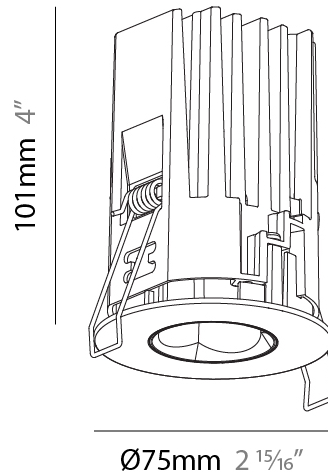

PHYSICAL

Shape: Round
Diameter (mm): 75
Diameter (in): 2 15/16
Height (mm): 101
Height (in): 4
Ceiling Thickness (mm): 10 / 12.5 / 15 / 25
Ceiling Thickness (in): 3/8 or 1/2 or 9/16 or 1
Min. Recessing Depth (mm): 105
Min. Recessing Depth (in): 4 1/8
Light Distribution: Downlight
Diffuser: Lens Pack - Spread Lens / Linear Spread Lens / Honeycomb Louver
Fixture Finish: SSR / BKV / CWI / CRY / HAB / LAG / UFT / ITA / RUA / RUR / MIC / FTG / MYG / TWT / LOD / PUS / FRO / FUP / KIA / POP / BLS / SPG / MEY / GOH / GUM / CHC / COM / ABZ / JAG / OBR / MOS / ROR
Fixture Material: Aluminum Die Cast
Cut-out Measurements: D. - 68mm / 2 11/16"

ELECTRICAL

Lamp Type: LED (Zhaga Standard)
Input Wattage (W): 24
Total Output Wattage (W): 21.8
Dimming: Tri-Mode (Non-Dimming and Phase Dimming (120Vac only) and 0-10V Dimming)
Driver Included: No
Driver Location: Recessed Housing
Driver Type: Constant Current - Universal
Driver Class: Class 2
Housing: ENCP1
Input Voltage (V): 120 - 277
Constant Current (MA): 500mA

LED

Number of LEDs: 1
Color Temperature (°K): 2700 / 3000 / 3500 / 4000
Max. Delivered Lumen (lm): 2055 / 2128 / 2228 / 2248
Nominal Lumen (lm): 2341 / 2424 / 2537 / 2561
CRI: >90 CRI
Lamp Life (hrs): 50000

OPTICAL

Reflector°: 50

RATINGS AND CERTIFICATIONS

Certified By: Certified for North American Standards
IP rating: IP20