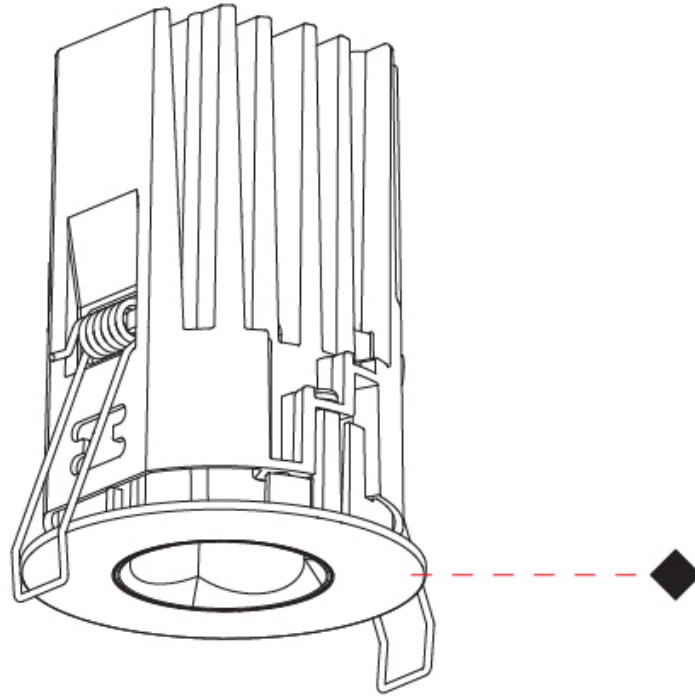

OIKO PRO ROUND HO RECESSED

A35839-

PROJECT

TYPE

SPECIFIER

QUANTITY

DATE

A